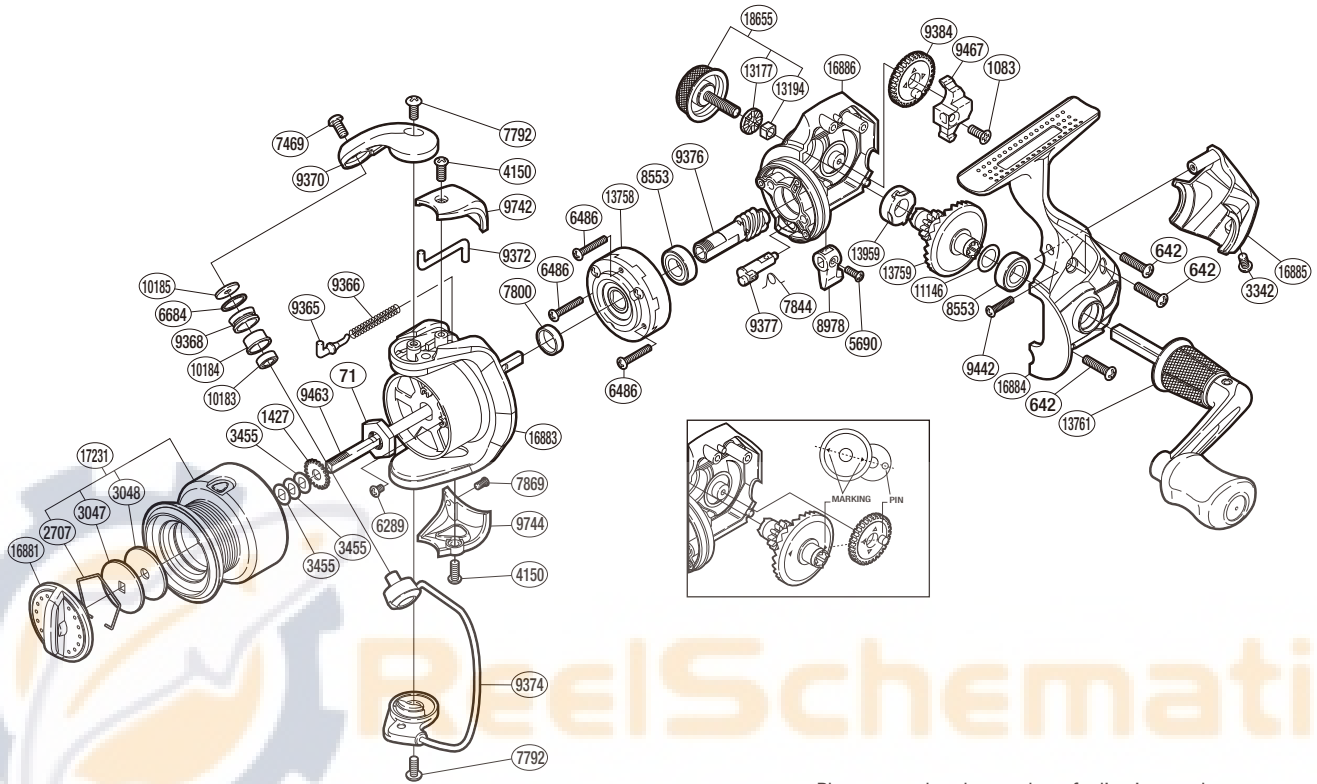

SHIMANO

NEXAVE SA-RB

NEX-1000FD

Please note that the number of adjusting washers may not be the same as shown in the exploded views. (Adjustment will vary with each individual product.)

(51SG711004U)

Part No.	Description	Part No.	Description	Part No.	Description
RD 0071	Rotor Nut	RD 7869	Screw	RD10184	Line Roller Bushing
RD 0642	Screw	RD 8553	Ball Bearing	RD10185	Line Roller Washer
RD 1083	Screw	RD 8978	Anti-Reverse Lever	RD11146	Washer
RD 1427	Spool Support	RD 9365	Bail Spring Guide	RD13177	Handle Screw Cap Spacer
RD 2707	Drag Washers Retainer	RD 9366	Bail Spring	RD13194	Handle Screw Lock
RD 3047	Key Washer	RD 9368	Line Roller	RD13758	Roller Clutch Assembly
RD 3048	Drag Washer	RD 9370	Bail Arm	RD13759	Drive Gear
RD 3342	Screw	RD 9372	Bail Trip Lever	RD13761	Handle Assembly
RD 3455	Spool Washer	RD 9374	Bail Assembly	RD13959	Drive Gear Bushing
RD 4150	Screw	RD 9376	Pinion Gear	RD16881	Drag Knob
RD 5690	Screw	RD 9377	Anti-Reverse Cam	RD16883	Rotor
RD 6289	Screw	RD 9384	Oscillating Gear	RD16884	Side Cover
RD 6486	Screw	RD 9442	Screw	RD16885	Rear Protector
RD 6684	Line Roller Spacer	RD 9463	Main Shaft	RD16886	Body
RD 7469	Screw	RD 9467	Oscillating Slider	RD17231	Spool Assembly
RD 7792	Screw	RD 9742	Bail Spring Cover	RD18655	Handle Screw Cap
RD 7800	Rotor Ring	RD 9744	Bail Hold Support Guard		
RD 7844	Anti-Reverse Cam Spring	RD10183	Ball Bearing		